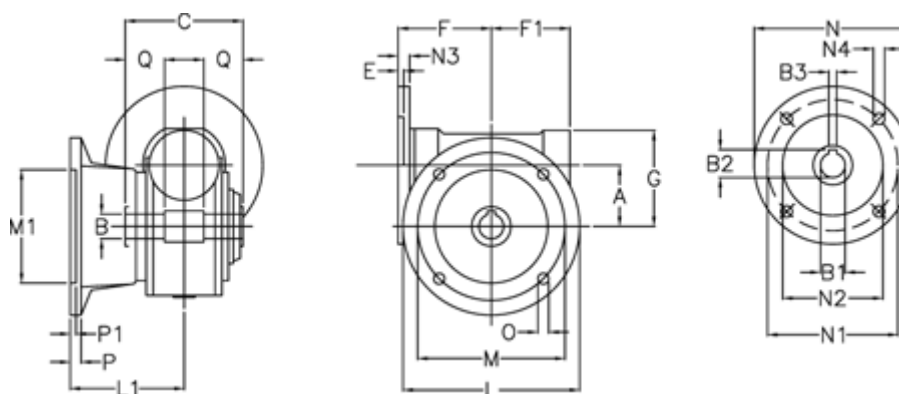

Data Sheet

Article number: 3902044035422
Description: Worm gear
VF 44-F1-35-63B5

Measures

A	= 44.6	F1	= 54	N2	= 95
B	= 18 H7	G	= 71	N3	= 10.5
B1 E7	= 11	L	= 110	N4	= 9.5
B2	= 12.8	L1	= 60.5	O	= 8.5
B3 H9	= 4	M	= 87	P	= 9
C	= 64	M1	= 60	P1	= 7
E	= 2	N	= 140	Q	= 24.5
F	= 65	N1	= 115		